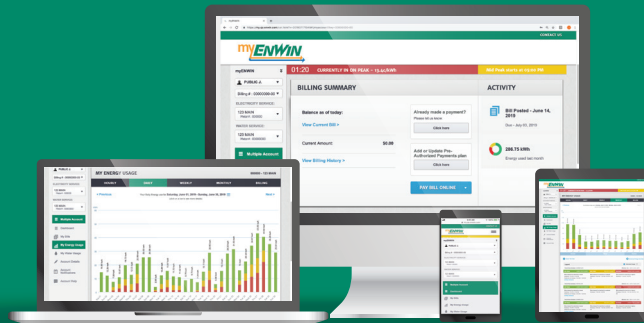

my account
on my device
@ my convenience.

Stay connected to your **ENWIN** account
24 hours a day, seven days a week.

With **myENWIN**, you can easily access
your usage data, track and manage your
energy consumption and sign-up for
paperless billing - all in a few simple clicks!

Sign up today at my.enwin.com

SAVE TIME

Take advantage of pre-authorized payments and never worry about missing a due date again.

SAVE PAPER

Select e-billing to receive a monthly email with your amount due and link to view your online bill.

SAVE MONEY

View and manage your usage with easy to understand charts and graphs.

myENWIN is the all-new powerful and mobile-friendly tool designed to make managing your **ENWIN** account easier than ever! Sign-up today at: